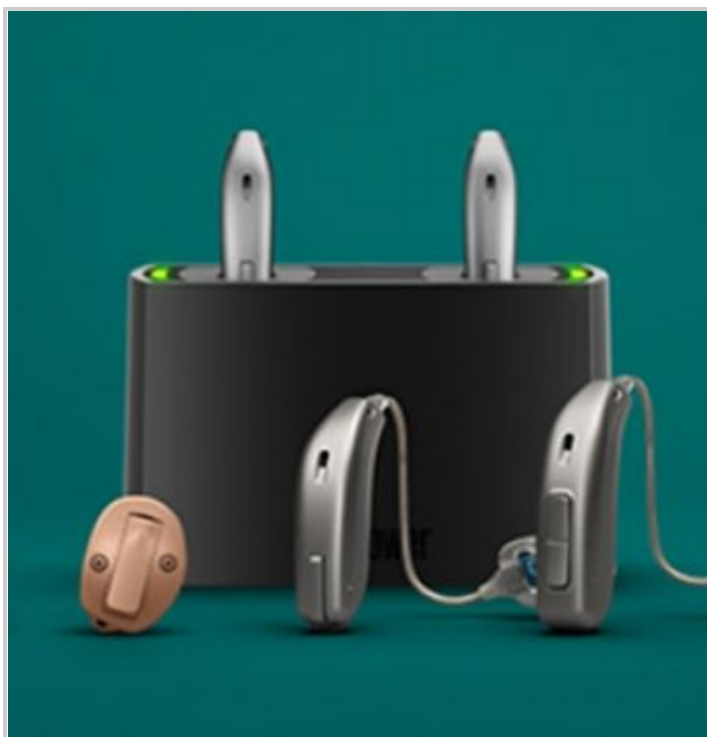

Overview

Oticon Siya hearing aids help you hear better by amplifying the rich details of sounds, so you can focus on every precious moment. It is available as a MiniRITE, BTE and Custom. There are 2 levels of Technology.

Features of the Siya 2:

- 48 Processing Channels
- 8 Fitting Bands

Price Band

Bronze price band

Why Dove Hearing

With Dove Hearing Centres, you'll never get the hard sell when it comes to hearing aids. Instead, we put our complete focus on assessing your hearing, determining the degree of loss and then looking at all the treatment options available to you.

Our hearing specialists will never push you to purchase a product you aren't sure of. Following your hearing test, they will make recommendations on the best course of action and only move forwards on your say so.

Both Neil and Rebecca Cross RHAD MSHAA have over 40 years of experience in hearing care. With Dove Hearing Centres, you will receive free, unbiased advice on how to deal with your hearing loss and the highest level of support possible depending on your individual needs.