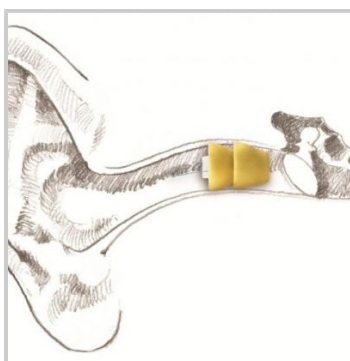

## Overview

Lyric is the world's first 100% invisible extended-wear hearing device. It can be worn 24/7 for-months-at-a-time and there are no batteries to change, no maintenance needed and no daily insertion or removal is required.

## Technical Specifications

---

The Lyric invisible hearing aid is designed specifically to meet the needs of those with mild to moderate hearing loss.