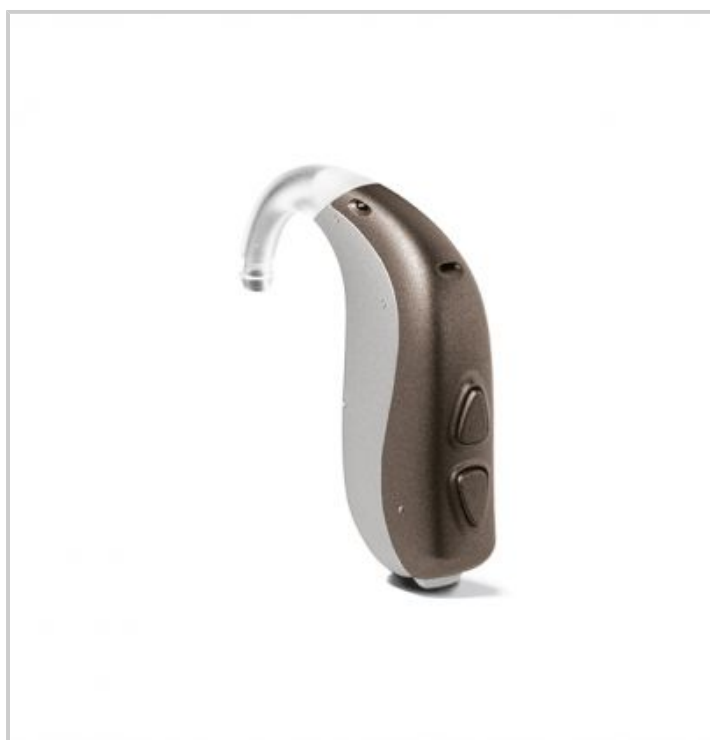

Burton 01283 511820

Hanley 01782 253531

Lichfield 01543 262670

BERNAFON NEVARA 1

dovehearingcentres.co.uk/bernafon-nevara-1/

Overview

Bernafon Nevara 1 is a hearing instrument family with a remarkable basic feature set and remote control capability

The Nevara 1 is available in the following styles: BTE (Behind The Ear) ITE (In The Ear) ITC (In The Canal) & CIC (Completely In Canal)

Price Band

Bronze price band

Why Dove Hearing

With Dove Hearing Centres, you'll never get the hard sell when it comes to hearing aids. Instead, we put our complete focus on assessing your hearing, determining the degree of loss and then looking at all the treatment options available to you.

Technical Specifications

The Bernafon Nevara 1 is a basic hearing aid.

Key features of the Nevara 1:

- 2 Control States, Adaptive Noise Reduction Plus - Blocks the sounds you don't want to hear such as unwanted background noise, whistling or unexpected sounds.
- 7 Program options & 4 Memories - For personalisation.
- Channel Free Processing - Designed to give you a more natural sound quality.
- Speech Cue Priority - Amplifies speech.
- Adaptive Feedback Canceller Plus - Prevents the hearing instruments whistling.
- Binaural Synchronization - Adjust volume and program in both hearing instruments at the same time.